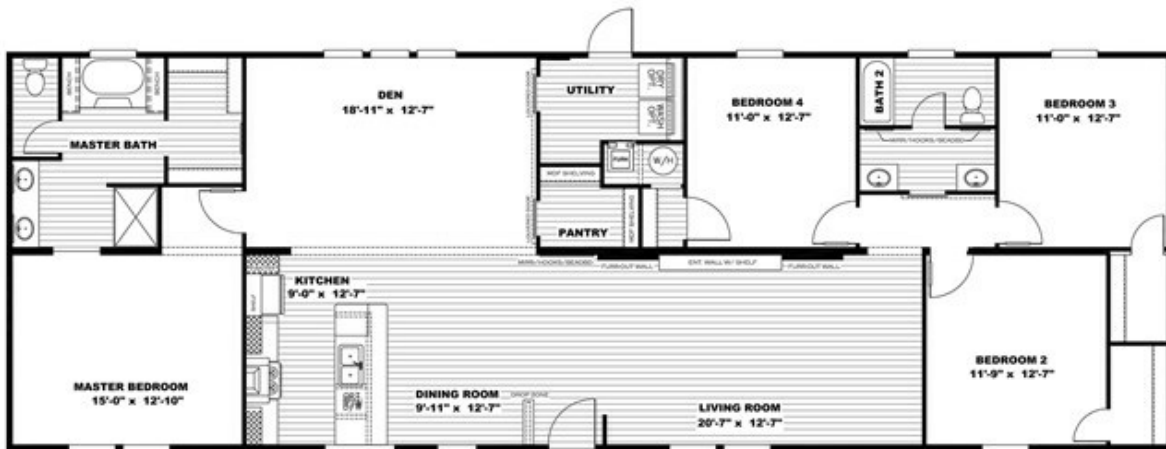

THE BREEZE II

THE BREEZE II Model number: 38SSP28764AH

4 beds • 2 baths • 2128 sq.ft. • 28' width • 76' depth

Our home building facilities invest in continuous product and process improvements. Plans, dimensions, features, materials, specifications and availability are subject to change without notice or obligation. Renderings and floor plans are representative likenesses of our homes and may differ from the actual homes. We invite you to tour a Home Center near you and inspect the highest value in quality housing available or call (936) 730-8849 to speak with a Home Consultant. Copyright 2017, CMH. All rights reserved.