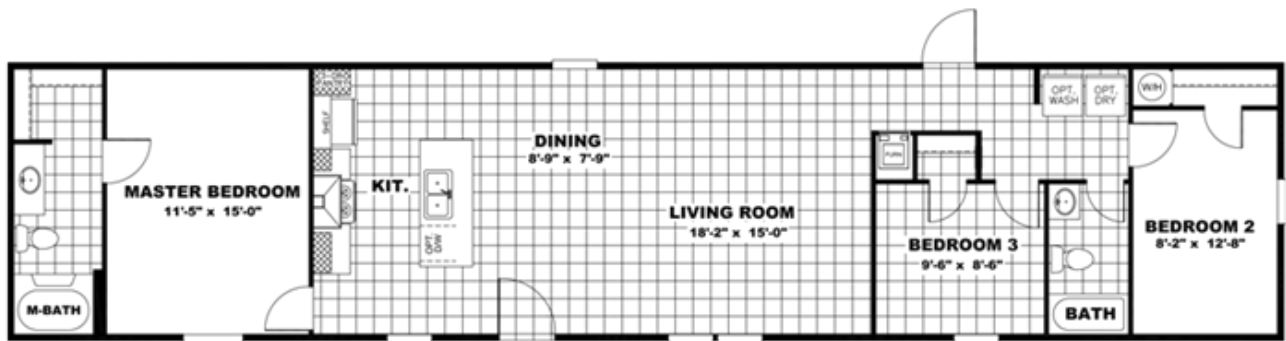

# THE BREEZE

Model number: 31SSP16723AH

3 beds • 2 baths • 1152 sq.ft. • 16' width • 72' depth

Our home building facilities invest in continuous product and process improvements. Plans, dimensions, features, materials, specifications and availability are subject to change without notice or obligation. Renderings and floor plans are representative likenesses of our homes and may differ from the actual homes. We invite you to tour a Home Center near you and inspect the highest value in quality housing available or call (936) 730-8849 to speak with a Home Consultant. Copyright 2017, CMH. All rights reserved.