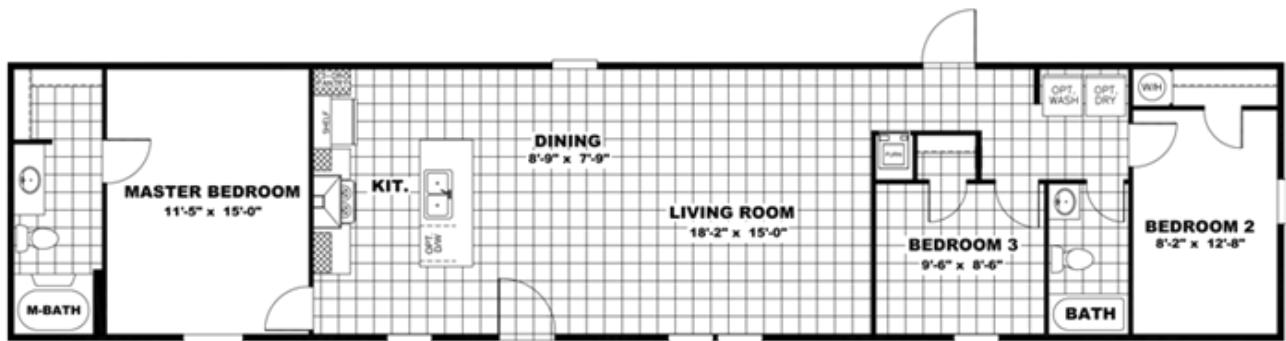

THE BREEZE

THE BREEZE

Model number: 31SSP16723AH

3 beds • 2 baths • 1152 sq.ft. • 16' width • 72' depth

Our home building facilities invest in continuous product and process improvements. Plans, dimensions, features, materials, specifications and availability are subject to change without notice or obligation. Renderings and floor plans are representative likenesses of our homes and may differ from the actual homes. We invite you to tour a Home Center near you and inspect the highest value in quality housing available or call (936) 730-8849 to speak with a Home Consultant. Copyright 2017, CMH. All rights reserved.