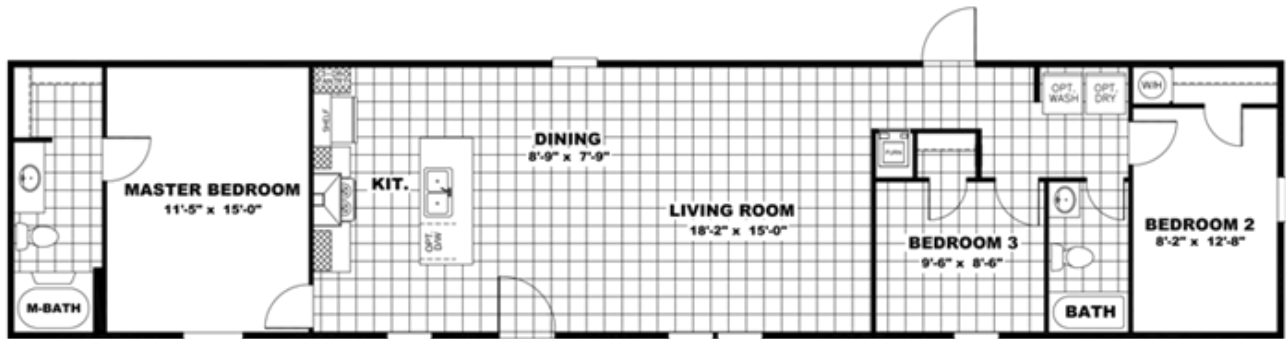

THE BREEZE 16723A

THE BREEZE 16723A

Model number: 31SSP16723AH15

3 beds • 2 baths • 1152 sq.ft. • 16' width • 72' depth

Our home building facilities invest in continuous product and process improvements. Plans, dimensions, features, materials, specifications and availability are subject to change without notice or obligation. Renderings and floor plans are representative likenesses of our homes and may differ from the actual homes. We invite you to tour a Home Center near you and inspect the highest value in quality housing available or call (936) 730-8849 to speak with a Home Consultant. Copyright 2017, CMH. All rights reserved.