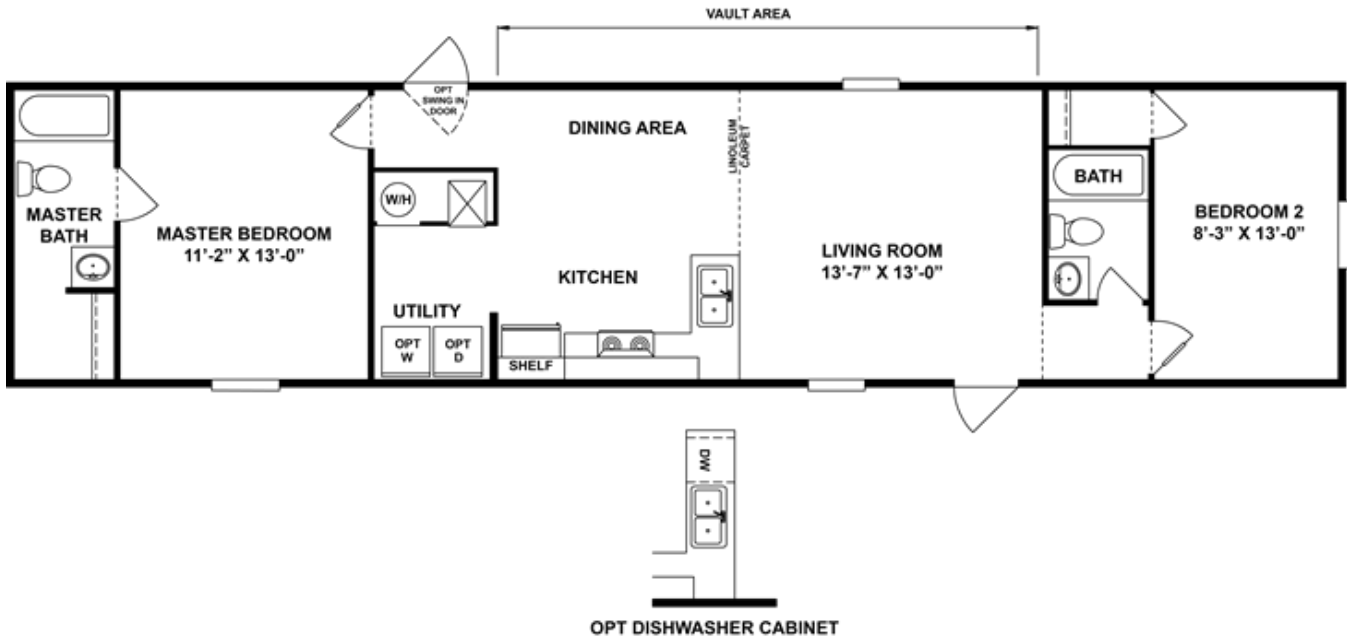

DELIGHT Model number: 97TRU14602AH

2 beds • 2 baths • 840 sq.ft. • 14' width • 60' depth

Our home building facilities invest in continuous product and process improvements. Plans, dimensions, features, materials, specifications and availability are subject to change without notice or obligation. Renderings and floor plans are representative likenesses of our homes and may differ from the actual homes. We invite you to tour a Home Center near you and inspect the highest value in quality housing available or call (936) 730-8849 to speak with a Home Consultant. Copyright 2017, CMH. All rights reserved.